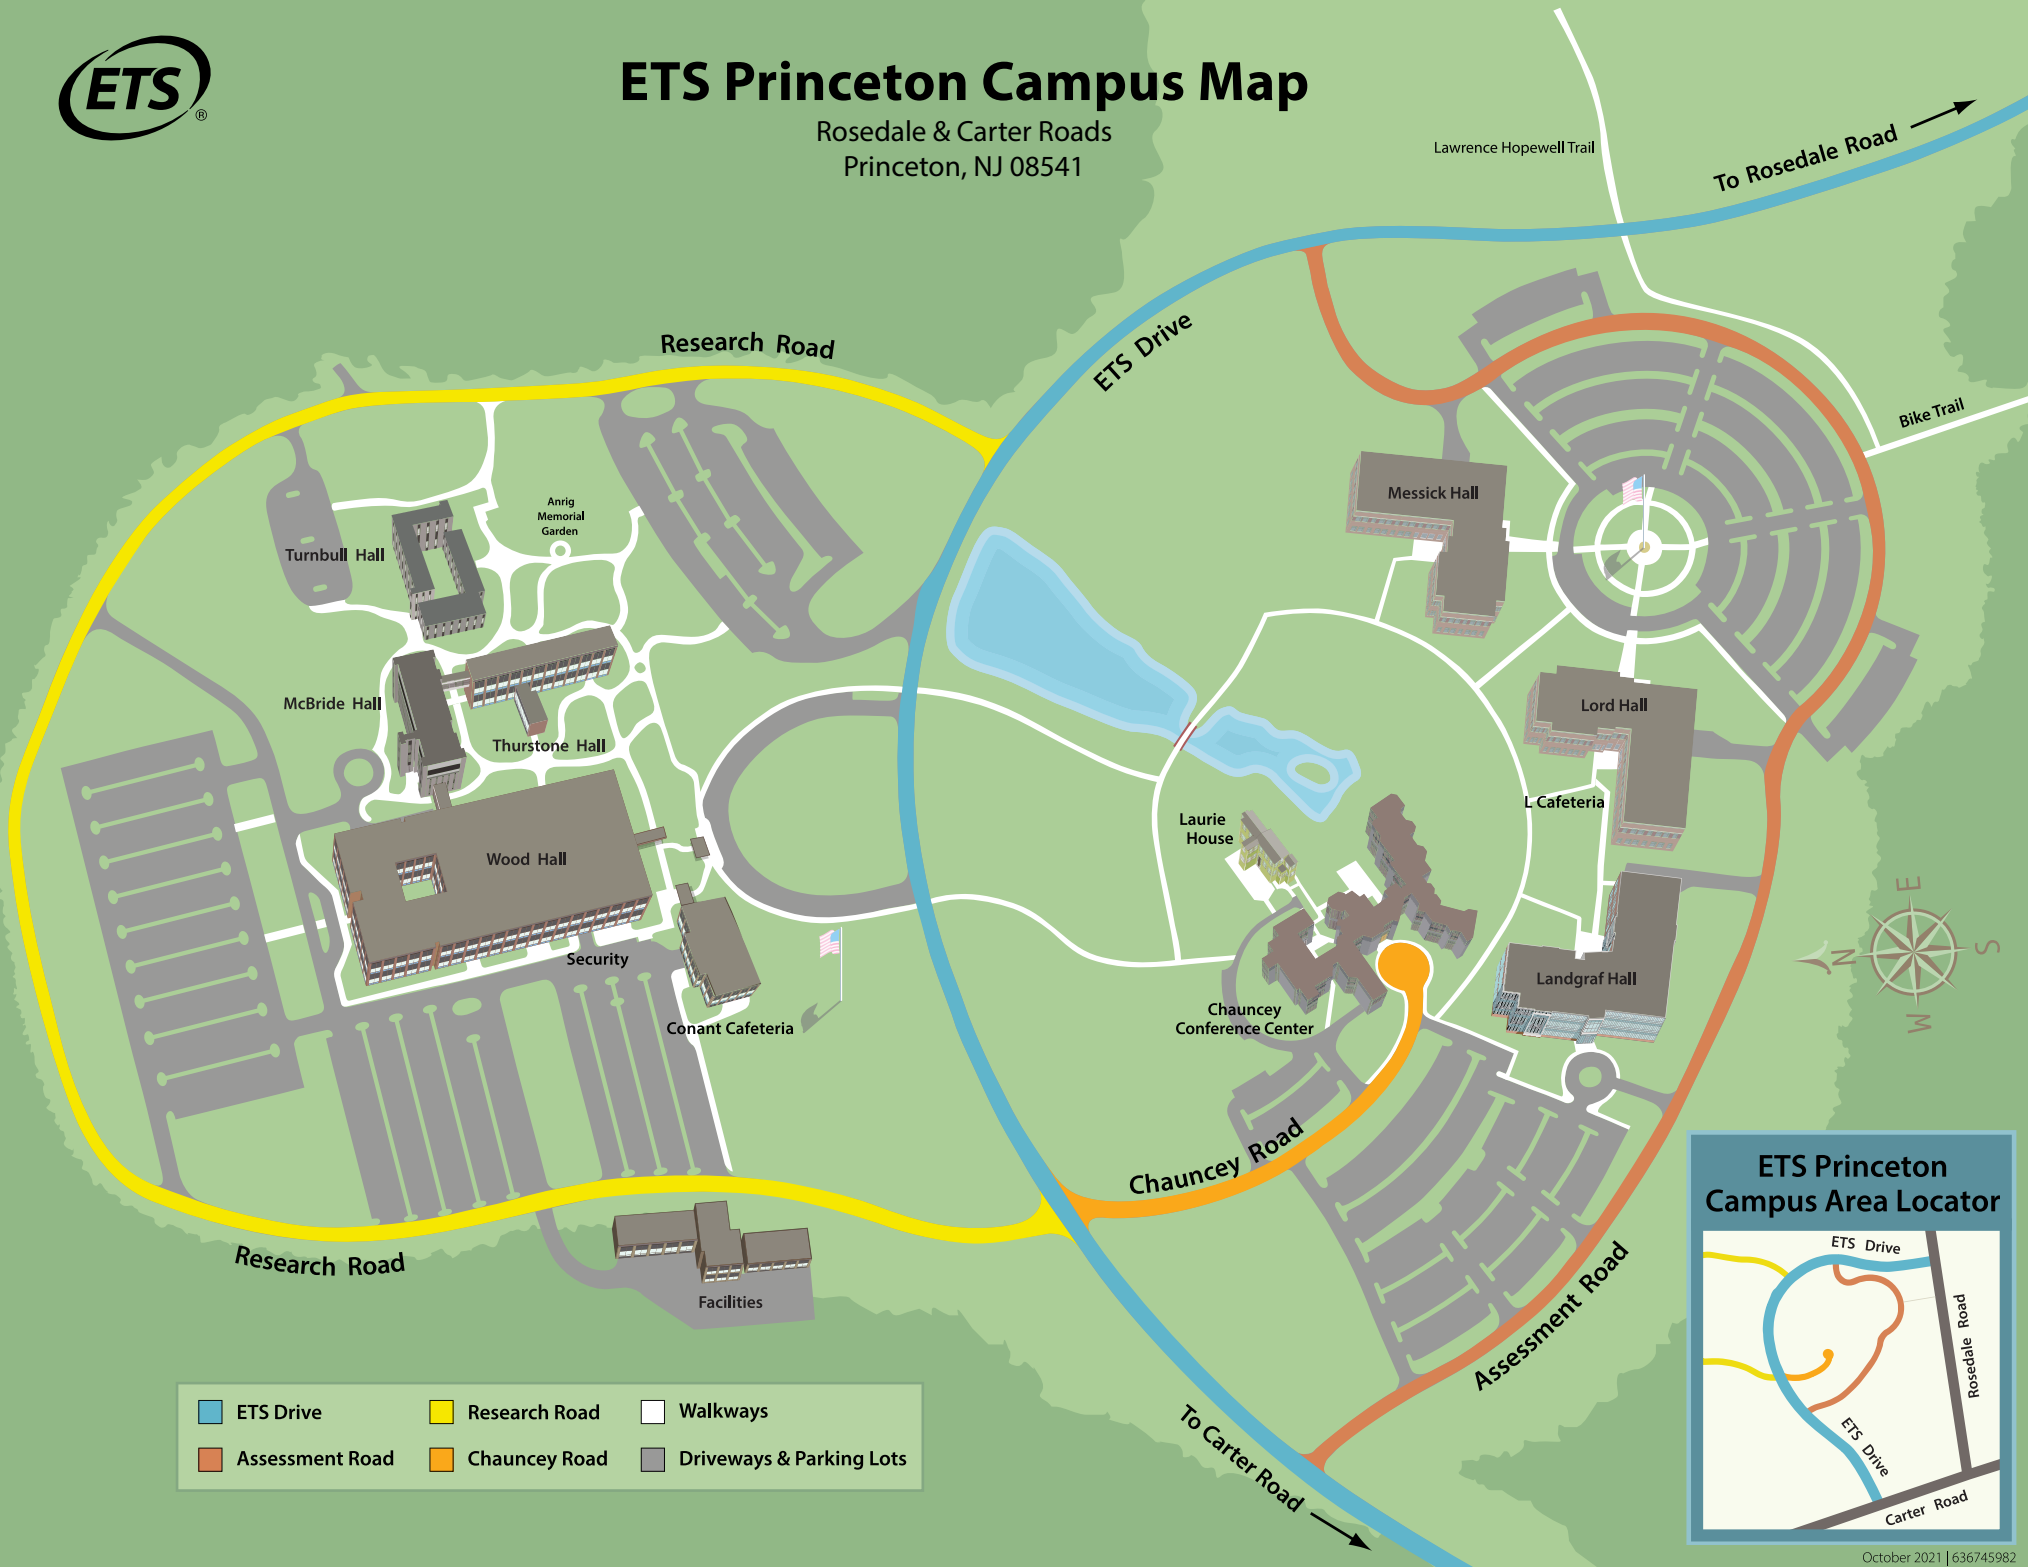

ETS Princeton Campus Map

Rosedale & Carter Roads
Princeton, NJ 08541

ETS Drive	Research Road	Walkways
Assessment Road	Chauncey Road	Driveways & Parking Lots